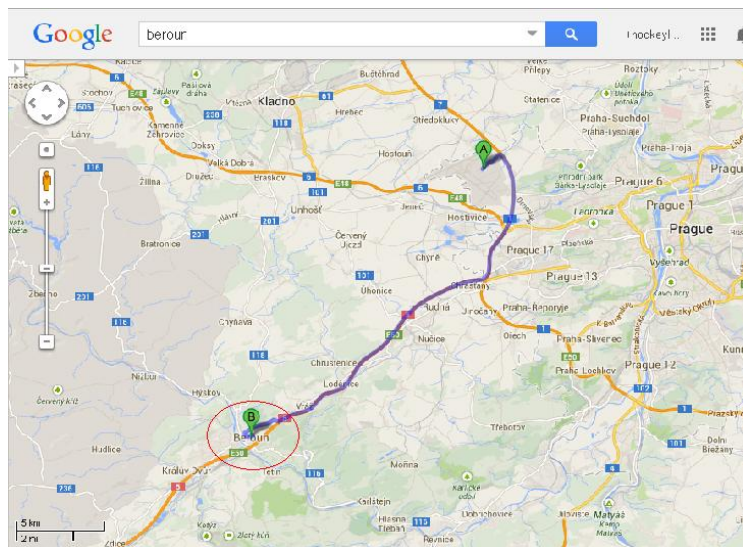

2014 Summer Camp in Beroun, Czech by HKAIH

Dates

- ✓ 30 July (Wed) to 13 August (Wed), 2014

Location

Beroun, Czech Republic

- ✓ About 30Km, 20mins from Prague International Airport
- ✓ Famous Karlstejn Castle near by.