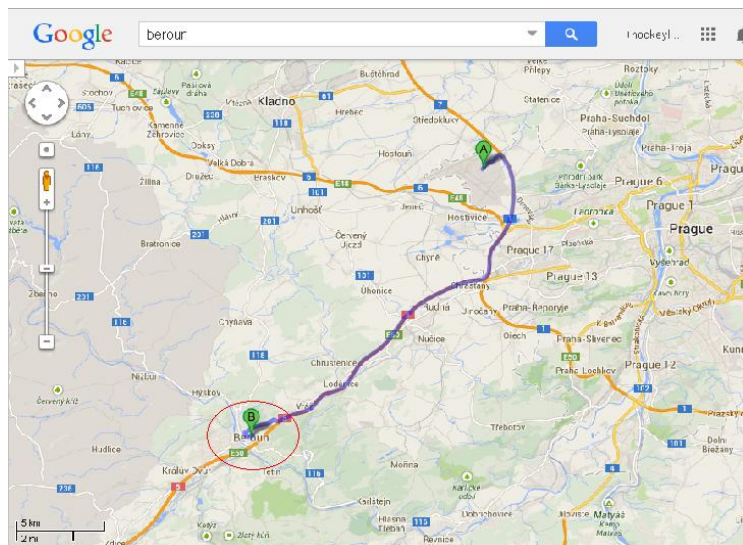

2014 Summer Camp in Beroun, Czech by HKAIH

Dates

- ✓ 30 July (Wed) to 13 August (Wed), 2014

Location

Beroun, Czech Republic

- ✓ About 30Km, 20mins from Prague International Airport
- ✓ Famous Karlstejn Castle near by.

Rink and Accomodation

- ✓ Zimni Stadion (<http://www.zsberoun.cz/>) is the home rink of the Medvědi Beroun 1933 (<http://www.medvedi.cz>), of Czech 1.liga.
- ✓ Ice rink, training gym, playing field, restaurant, accomodation, Aquapark are all located in the same facility.